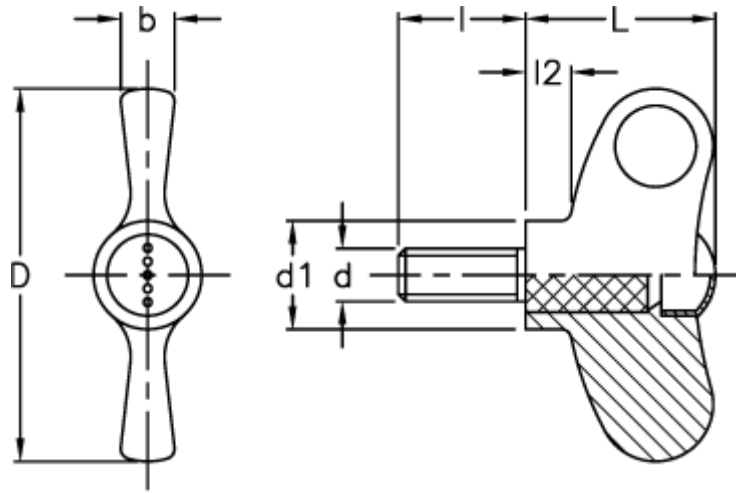

Article number: 23052236766

Description: E+G Wing screw
EWN.55 p-M10x30-C6, red cap

Measures

b	= 8
D	= 55
d1	= 16.0
d 6g	= M10
l	= 30
L	= 28
l2	= 6.5